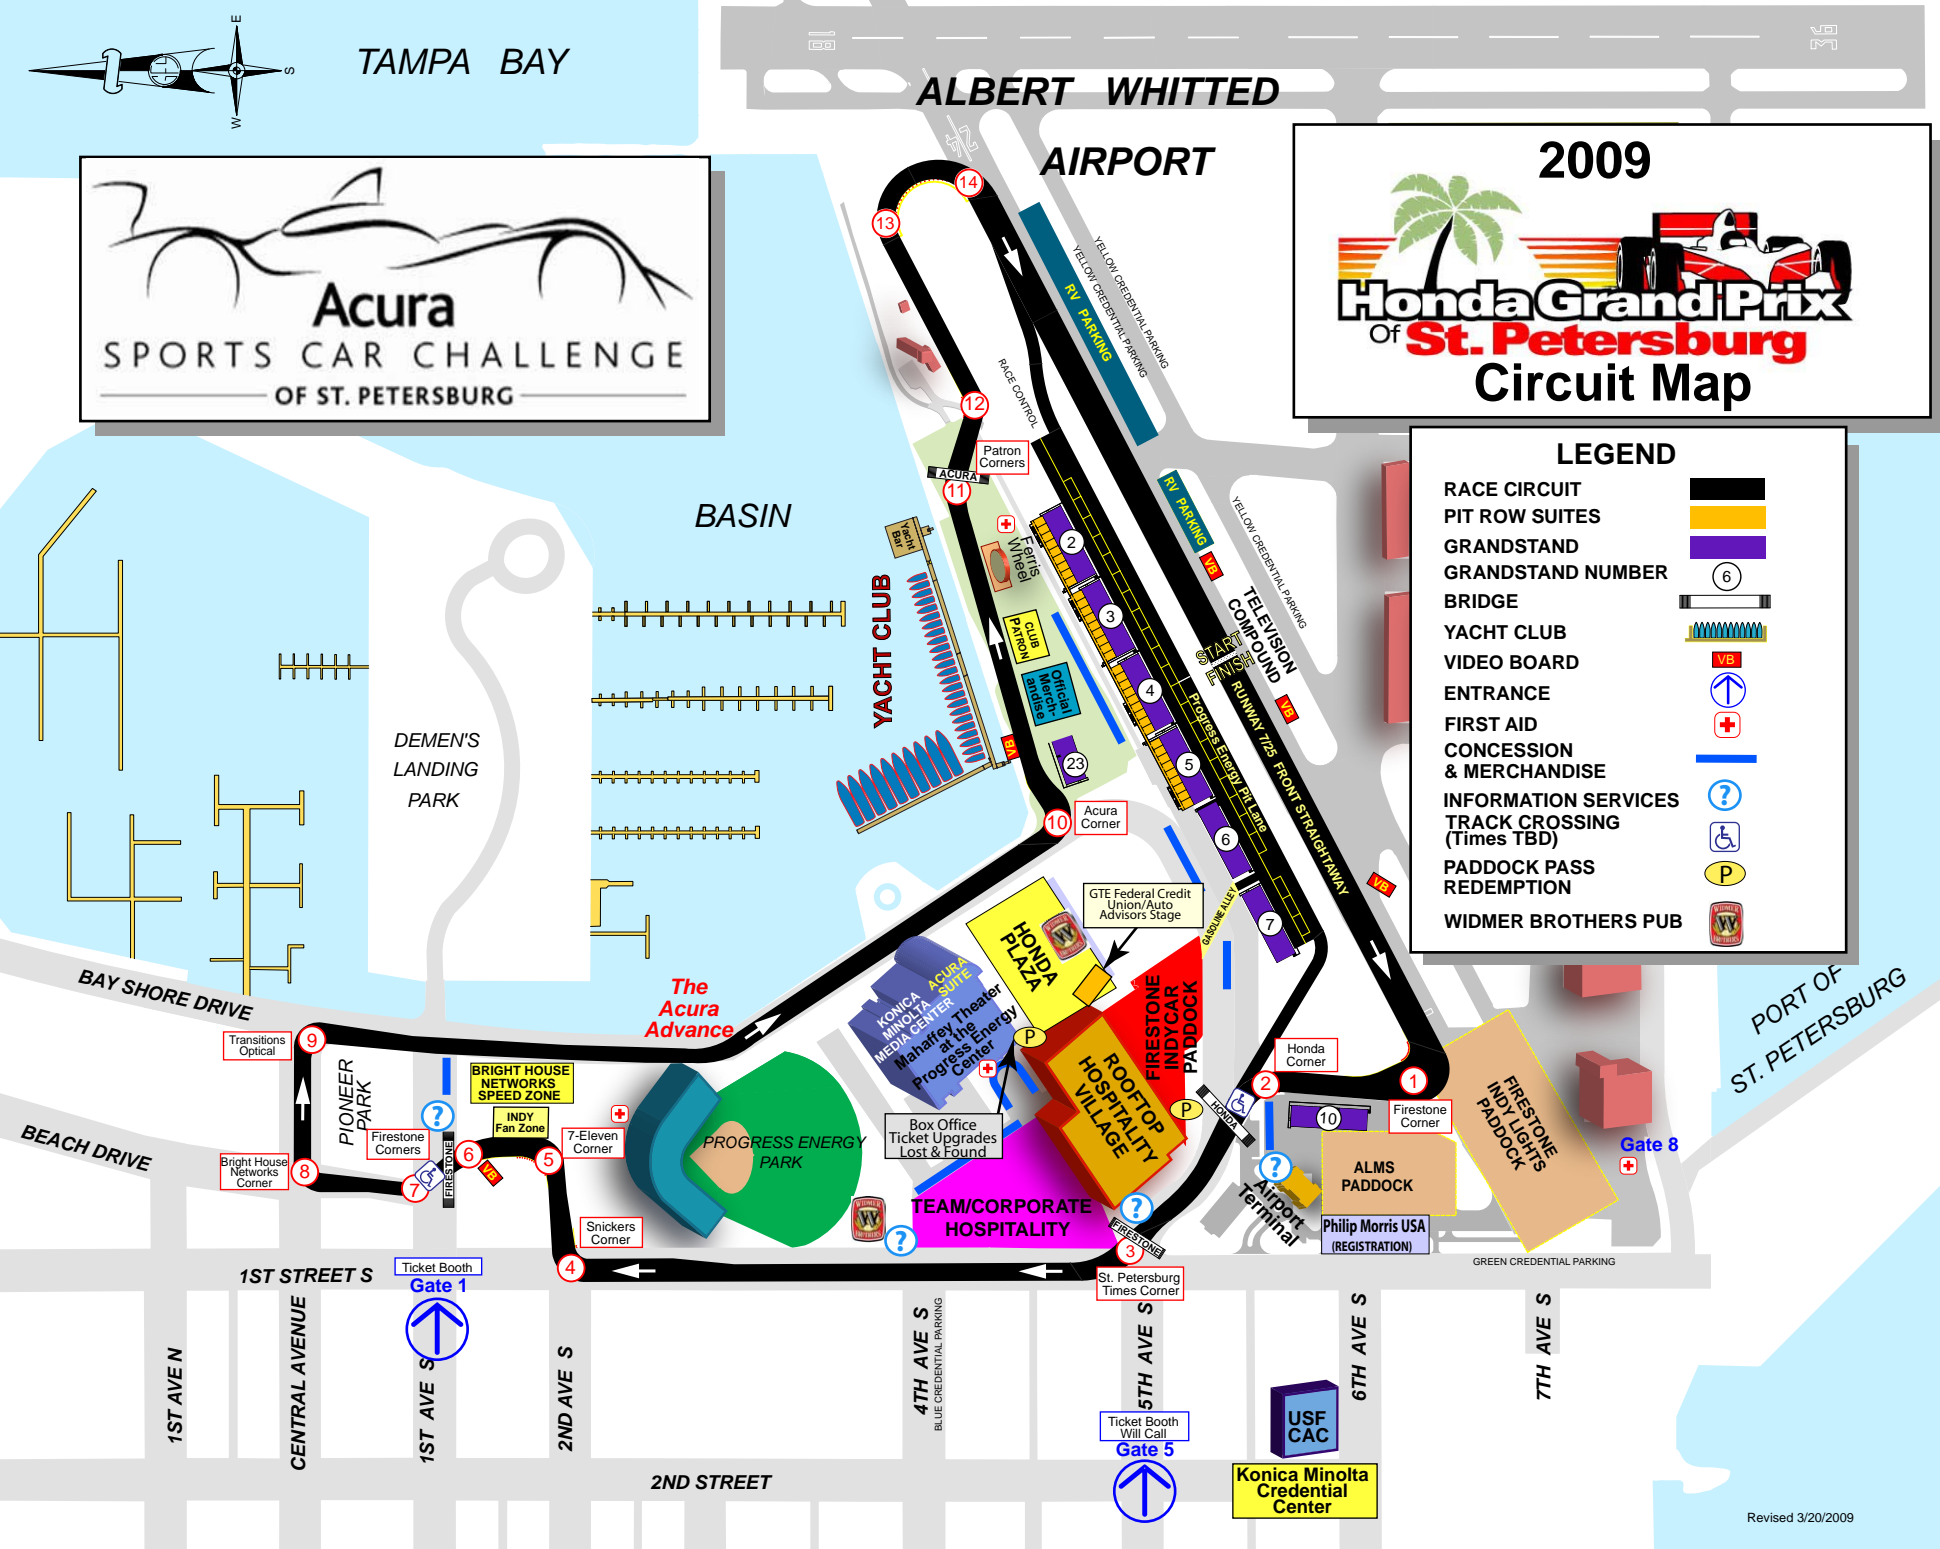

TAMPA BAY

ALBERT WHITTED

AIRPORT

2009

LEGEND

- RACE CIRCUIT
- PIT ROW SUITES
- GRANDSTAND
- GRANDSTAND NUMBER
- BRIDGE
- YACHT CLUB
- VIDEO BOARD
- ENTRANCE
- FIRST AID
- CONCESSION & MERCHANDISE
- INFORMATION SERVICES
- TRACK CROSSING (Times TBD)
- PADDOCK PASS
- REDEMPTION
- WIDMER BROTHERS PUB

BAY SHORE DRIVE

BEACH DRIVE

1ST STREET S

2ND STREET

5TH AVE S

6TH AVE S

7TH AVE S

1ST AVENUE

CENTRAL AVENUE

1ST AVE S

2ND AVE S

4TH AVE S

PROGRESS ENERGY PARK

TEAM/CORPORATE HOSPITALITY

HONDA PLAZA

ROOFTOP HOSPITALITY VILLAGE

FIRESTONE INDY CAR PADDOCK

ALMS PADDOCK

Philip Morris USA (REGISTRATION)

FIRESTONE INDY LIGHTS PADDOCK

YACHT CLUB

TELEVISION COMPOUND

PROGRESS ENERGY PIT LANE

FRONT STRAIGHTAWAY